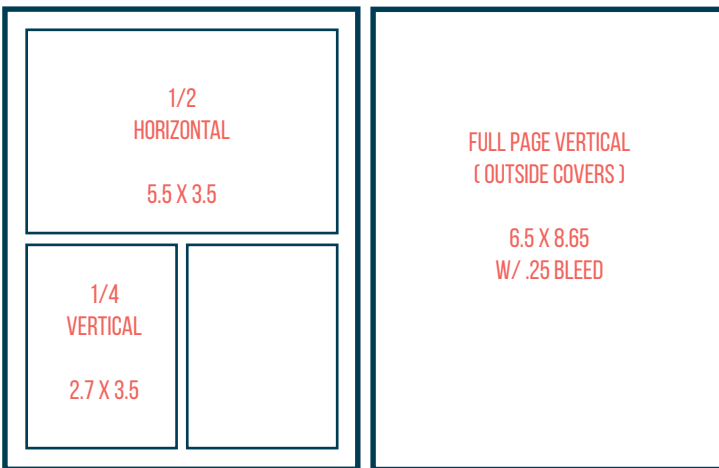

For more information or to book, please contact us at Info@DiscoverCharlottetown.com or call 902.629.1864

ADVERTISING SIZES Adhere to a minimum of .25" type safety from trims and .25" bleed on full page artwork.