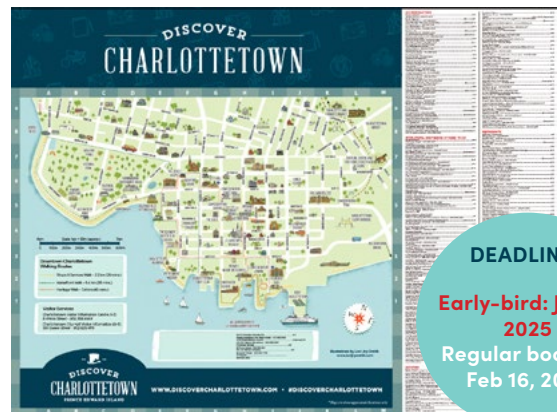

The Discover Charlottetown Official Travel Guide is the official publication for Charlottetown and the ONLY Charlottetown-specific publication available both on and off-Island.

Deadline for EARLYBIRD booking is DEC 23th, 2024
Completed ads for EARLYBIRDS are due JAN 10th, 2025

AD RATES FOR PARTNERS

	REGULAR PRICE	EARLY BIRD PRICE
Outside Back Cover	\$3,800	\$3,600
Inside Front Cover	\$3,200	\$3,000
Inside Back Cover	\$3,200	\$3,000
Full Page	\$2,600	\$2,400
1/2 Page	\$1,700	\$1,500
1/4 Page	\$900	\$800

Prices don't include HST. Ads will be invoiced when booked and payable to Discover Charlottetown.

VISUAL.
ENGAGING.
INFORMATIVE.

THE WALKING MAP

Discover Charlottetown and the Port of Charlottetown have created ONE walking map for our visitors. We are printing 115,000 copies! Tear-off and folded options will both be available.